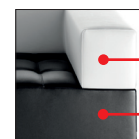

Bicolore/Two colours

2° codice/2nd code

1° codice/1st code